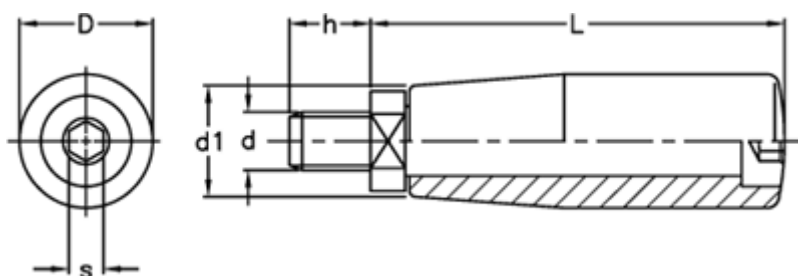

Data Sheet

Article number: 2304022822
Description: E+G Revolving handle
I.281/100+x-M14+Gh

Measures

D = 31
d1 = 25
d 6g = M14
h = 13
L = 109
s = 8